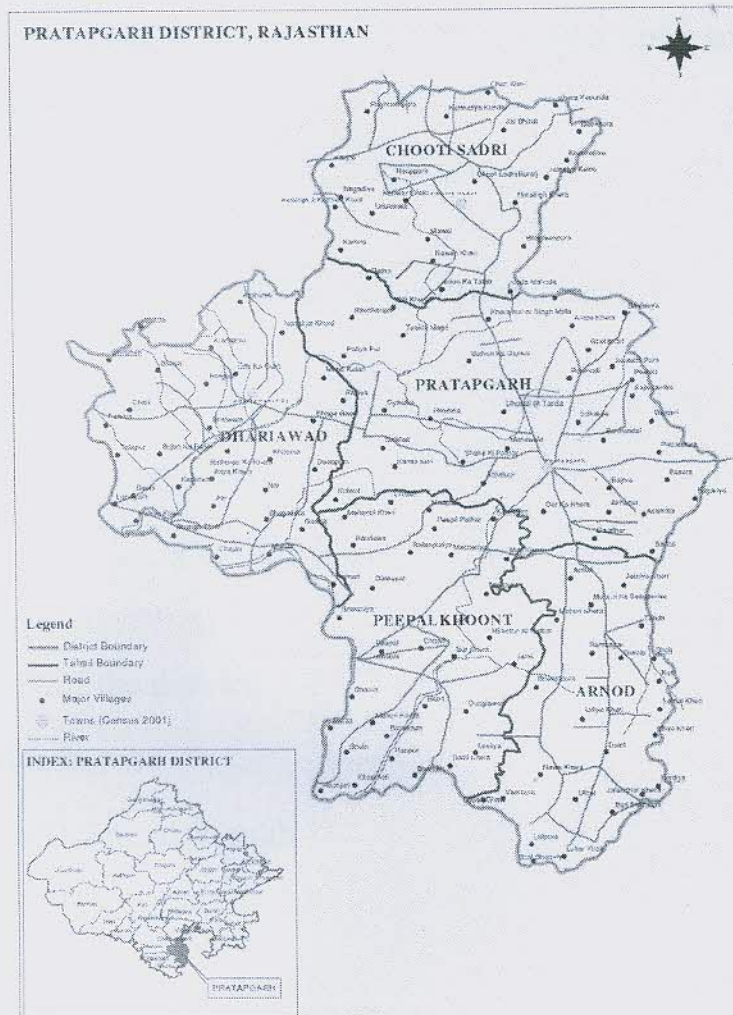

DISTRICT SURVEY REPORT

PRATAPGARH DISTRICT

OFFICE OF SENIOR GEOLOGIST
MINES AND GEOLOGY DEPARTMENT
GOVERNMENT OF RAJASTHAN
BANSWARA DIVISION

CONTENT

1. Introduction
2. Overview of Mining Activity in the District
3. List of Mining Leases in the District with location, area, and period of validity
4. Details of Royalty or Revenue received in last three years
5. Details of production of Sand or Bajri minor mineral in last three years
6. Process of deposition of sediments in the river of the district
7. General profile of the district
8. Land utilization pattern in the district: Forest, Agriculture, Horticulture, Mining etc.
9. Physiography of the district
10. Rainfall month wise
11. Geology and Mineral Wealth

1.Introduction

Pratapgarh is located at 24.03° N 74.78° E with an average elevation of 580 meters (1610 feet above mean sea level). It is said to be the second highest place (?) in Rajasthan after Mount Abu. Situated on the junction of the Aravali mountain ranges and the Malwa Plateau its unique location prominently carries the geological characteristics of these both.

2. Overview of Mining Activity in the District

The various minerals occurring in Pratapgarh are Red Ochre, Laterite, Limestone, Soapstone, Marble, dolomite and basalt, Phyllite, Schist as masonry stones.